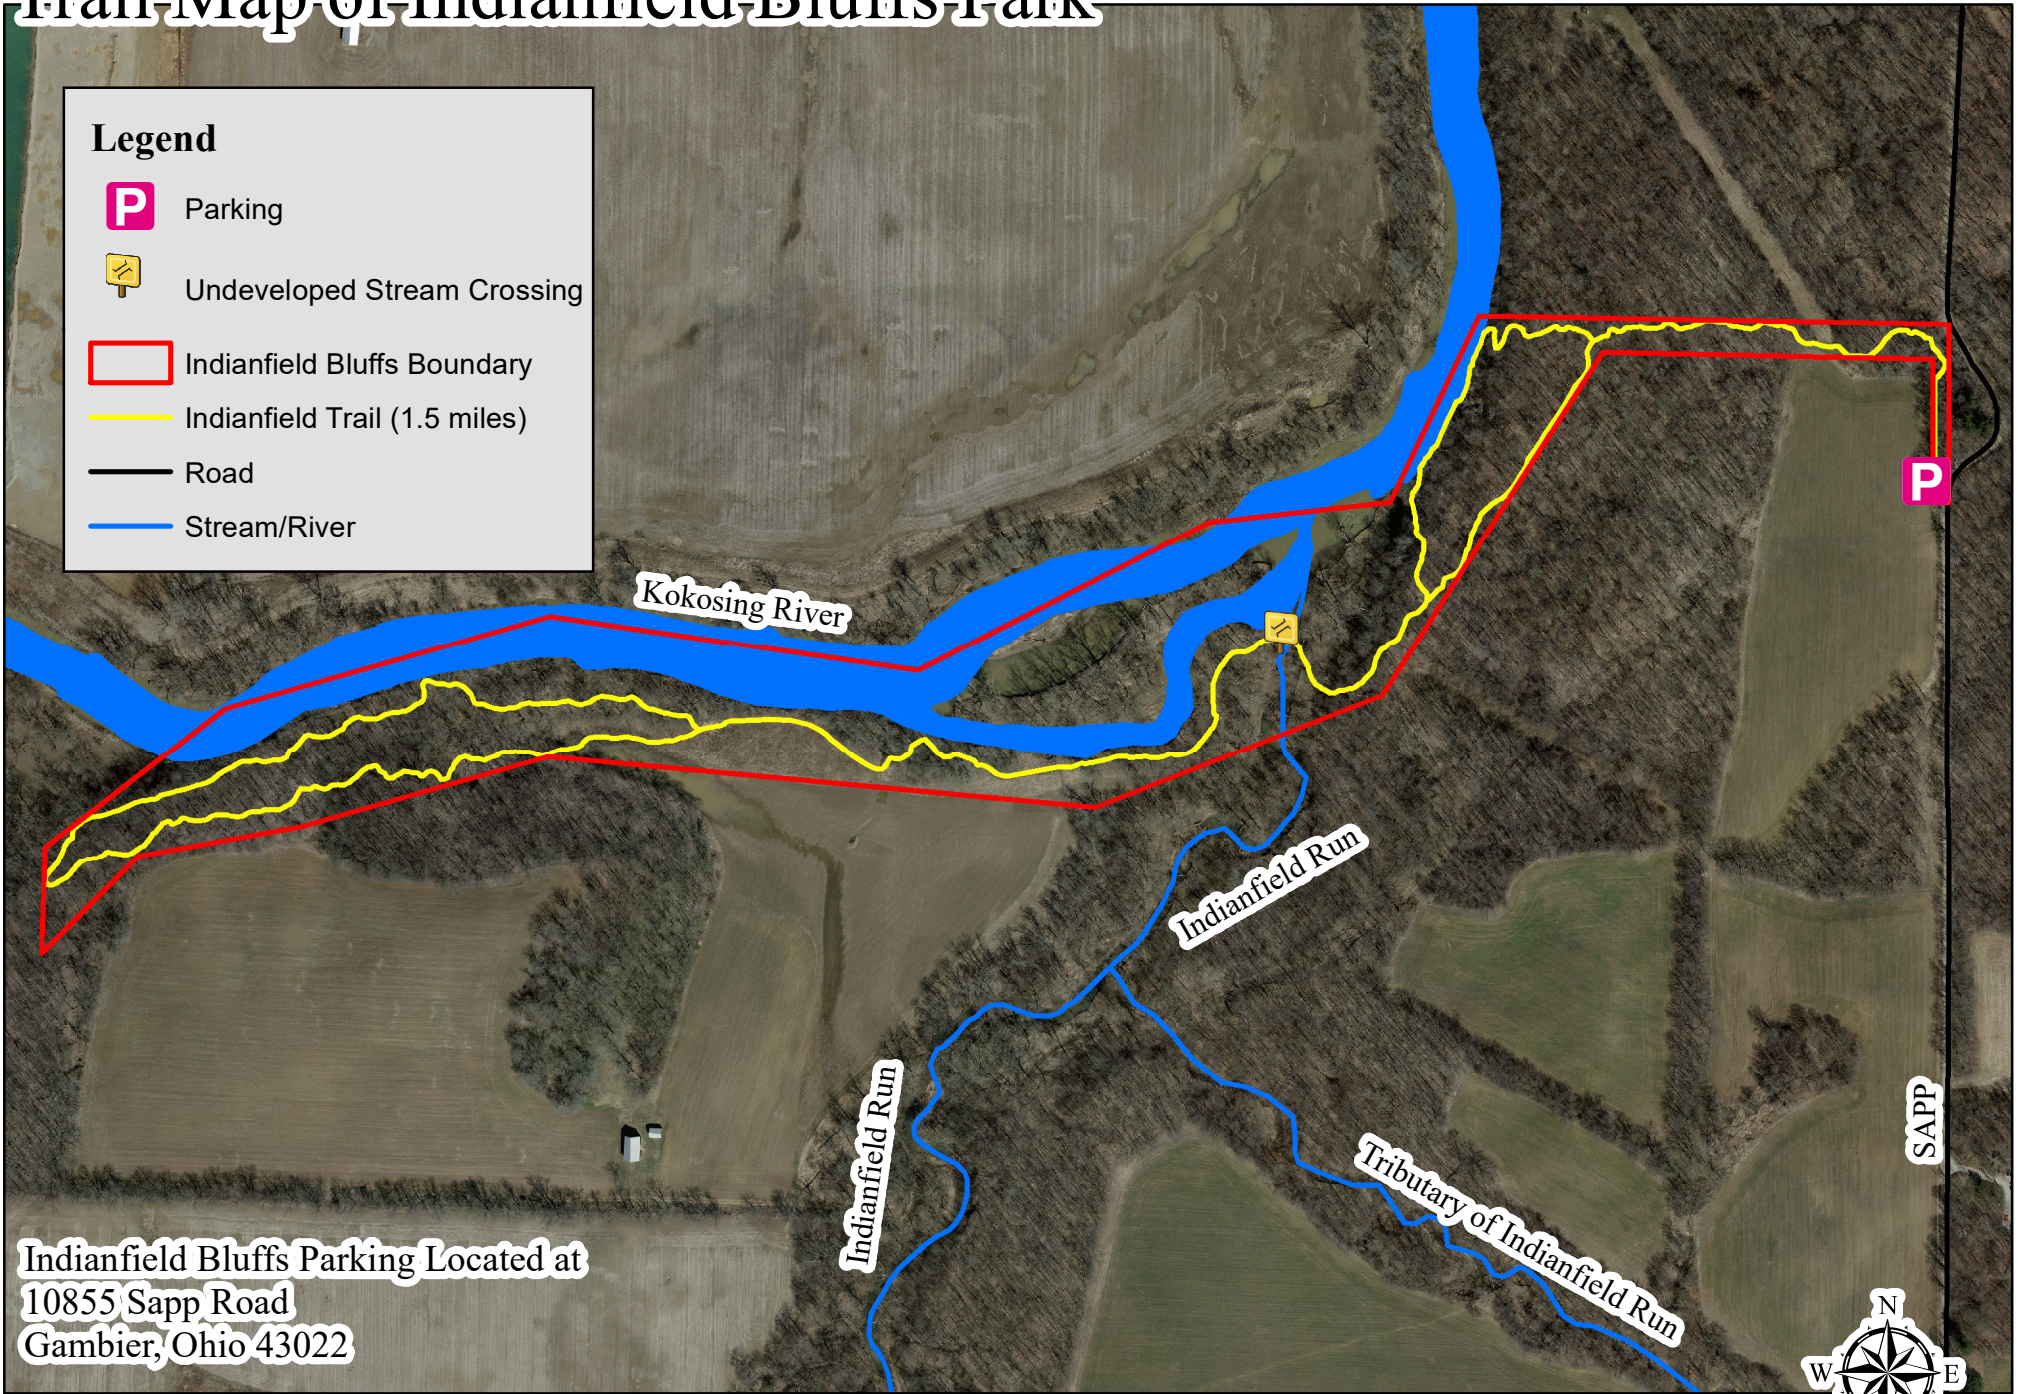

Trail Map of Indianfield Bluffs Park

Legend

Parking

Undeveloped Stream Crossing

Indianfield Bluffs Boundary

Indianfield Trail (1.5 miles)

Road

Stream/River

Indianfield Bluffs Parking Located at
10855 Sapp Road
Gambier, Ohio 43022

Map Created by Peer Family Forestry Consulting, LLC